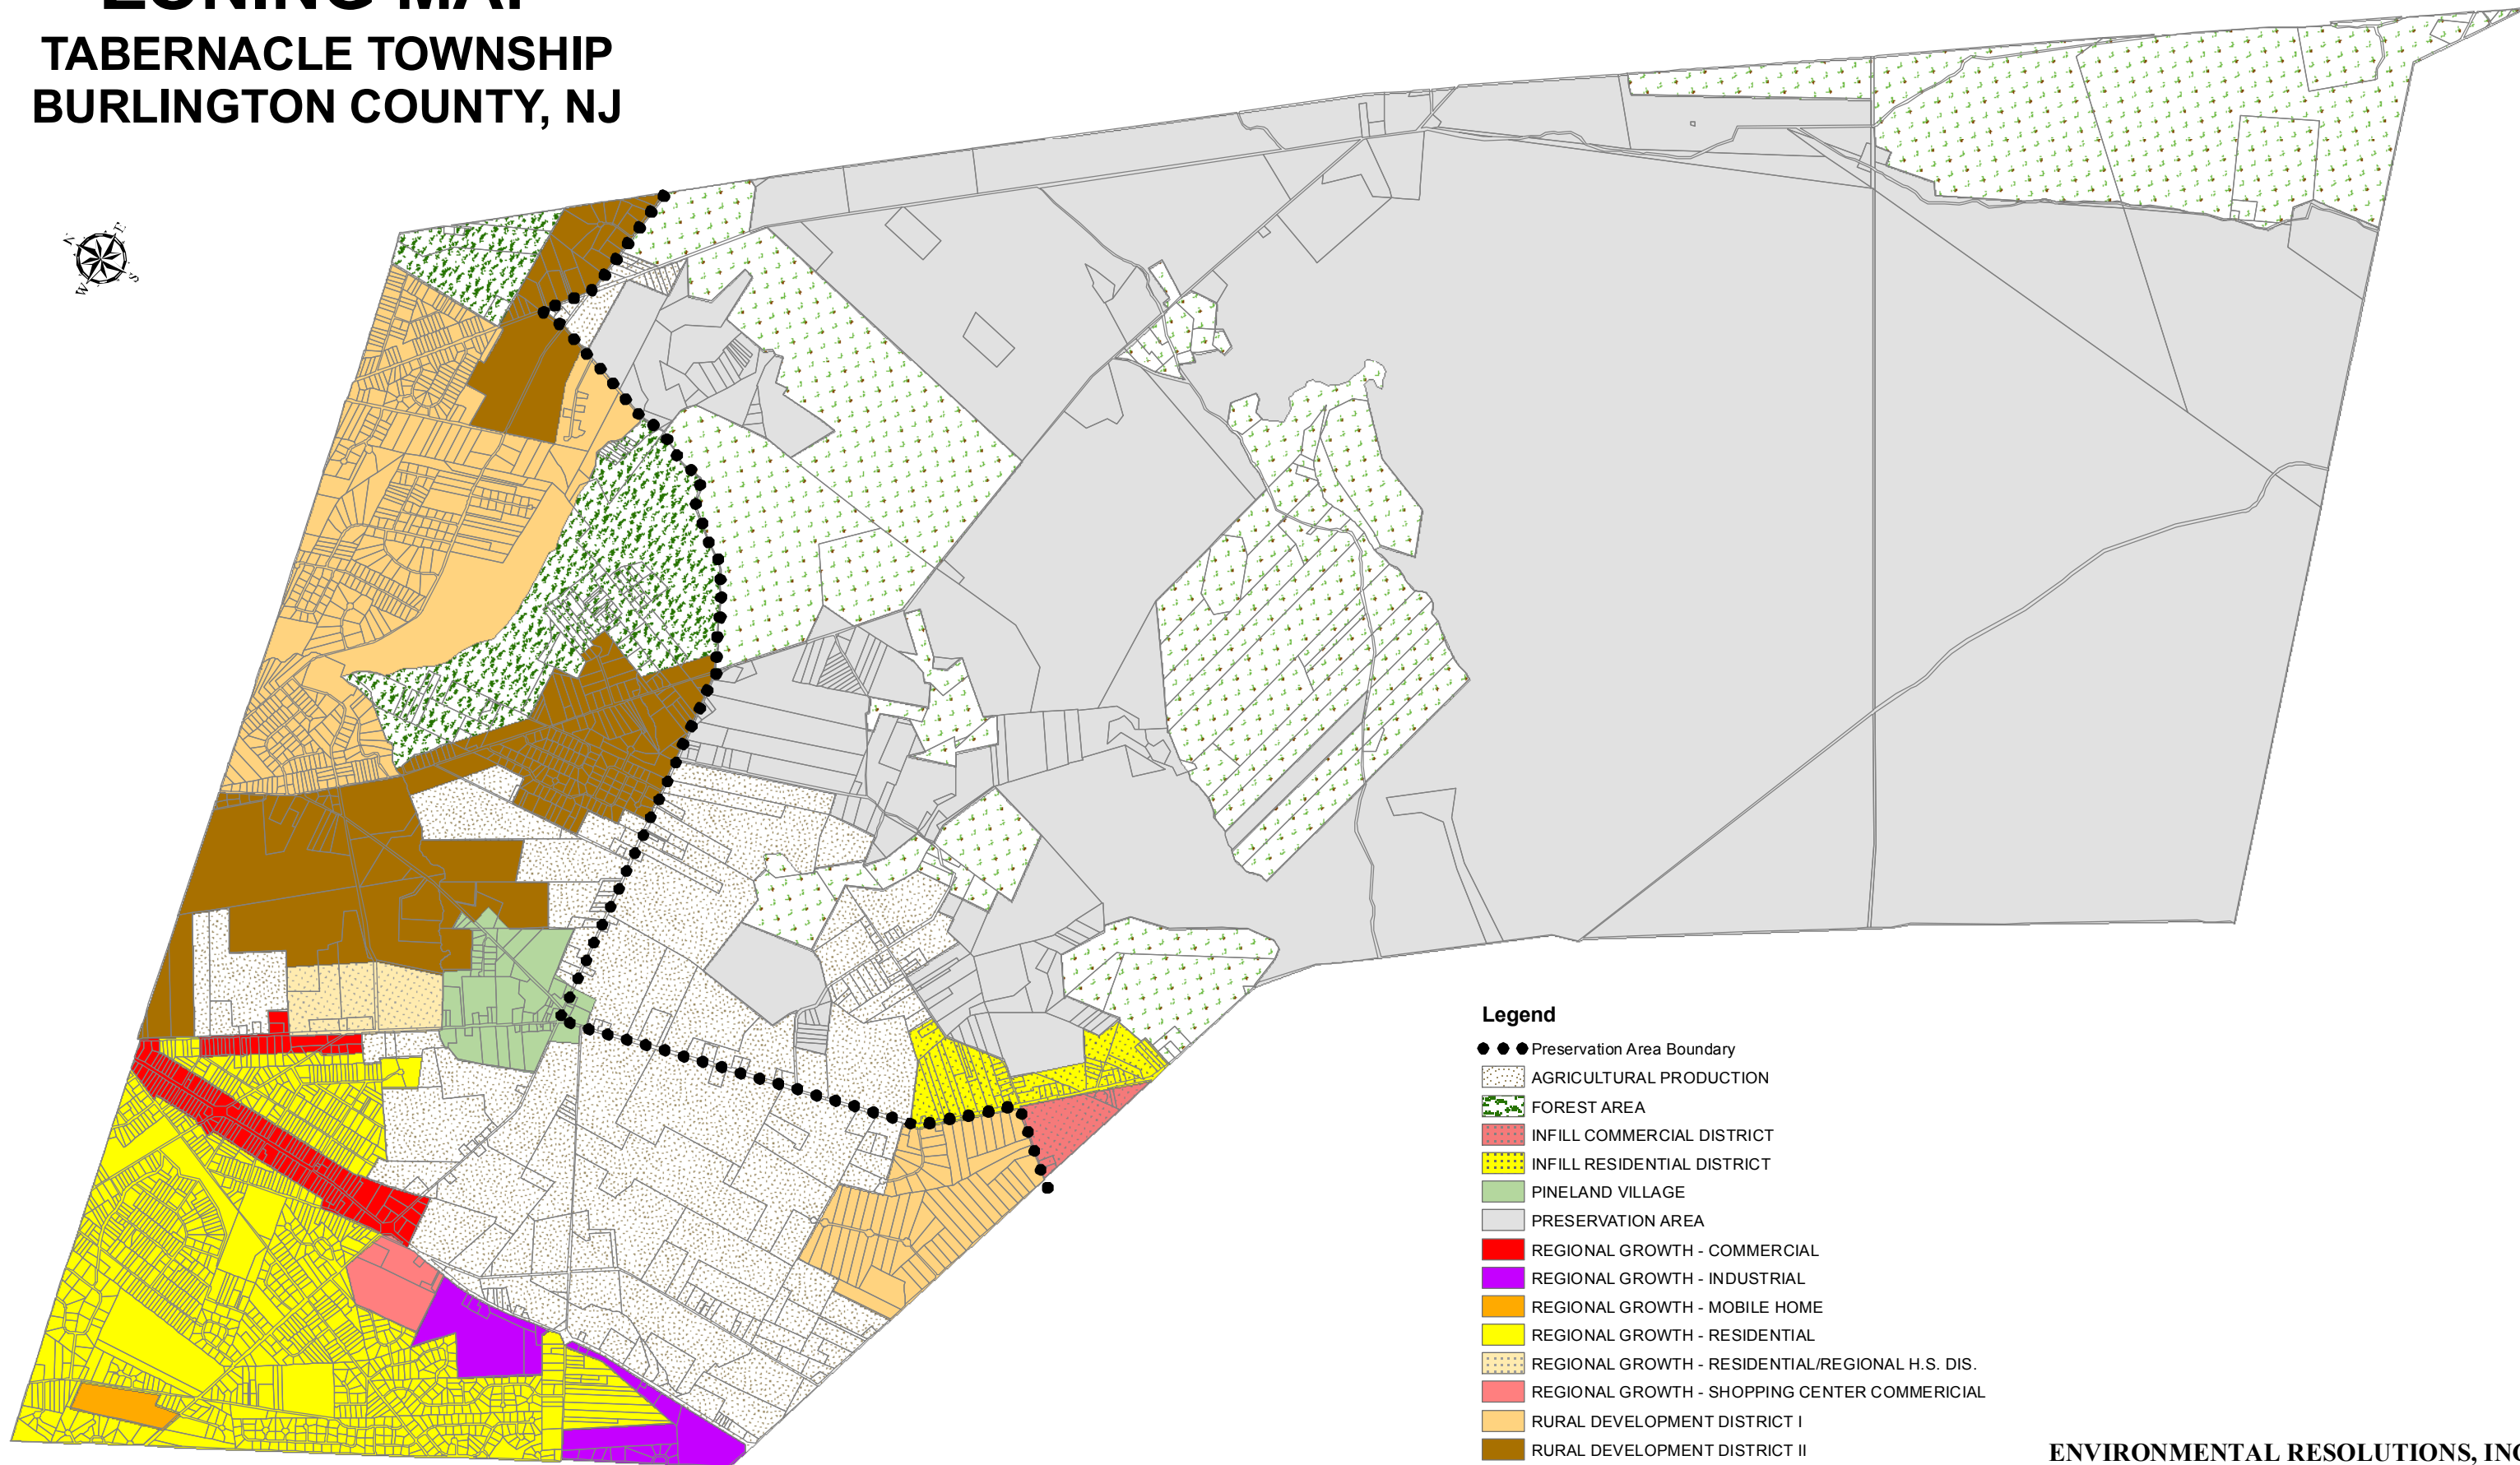

ZONING MAP

TABERNACLE TOWNSHIP

BURLINGTON COUNTY, NJ

Legend

- ● ● Preservation Area Boundary
- AGRICULTURAL PRODUCTION
- FOREST AREA
- INFILL COMMERCIAL DISTRICT
- INFILL RESIDENTIAL DISTRICT
- PINELAND VILLAGE
- PRESERVATION AREA
- REGIONAL GROWTH - COMMERCIAL
- REGIONAL GROWTH - INDUSTRIAL
- REGIONAL GROWTH - MOBILE HOME
- REGIONAL GROWTH - RESIDENTIAL
- REGIONAL GROWTH - RESIDENTIAL/REGIONAL H.S. DIS.
- REGIONAL GROWTH - SHOPPING CENTER COMMERCIAL
- RURAL DEVELOPMENT DISTRICT I
- RURAL DEVELOPMENT DISTRICT II
- SPECIAL AGRICULTURAL