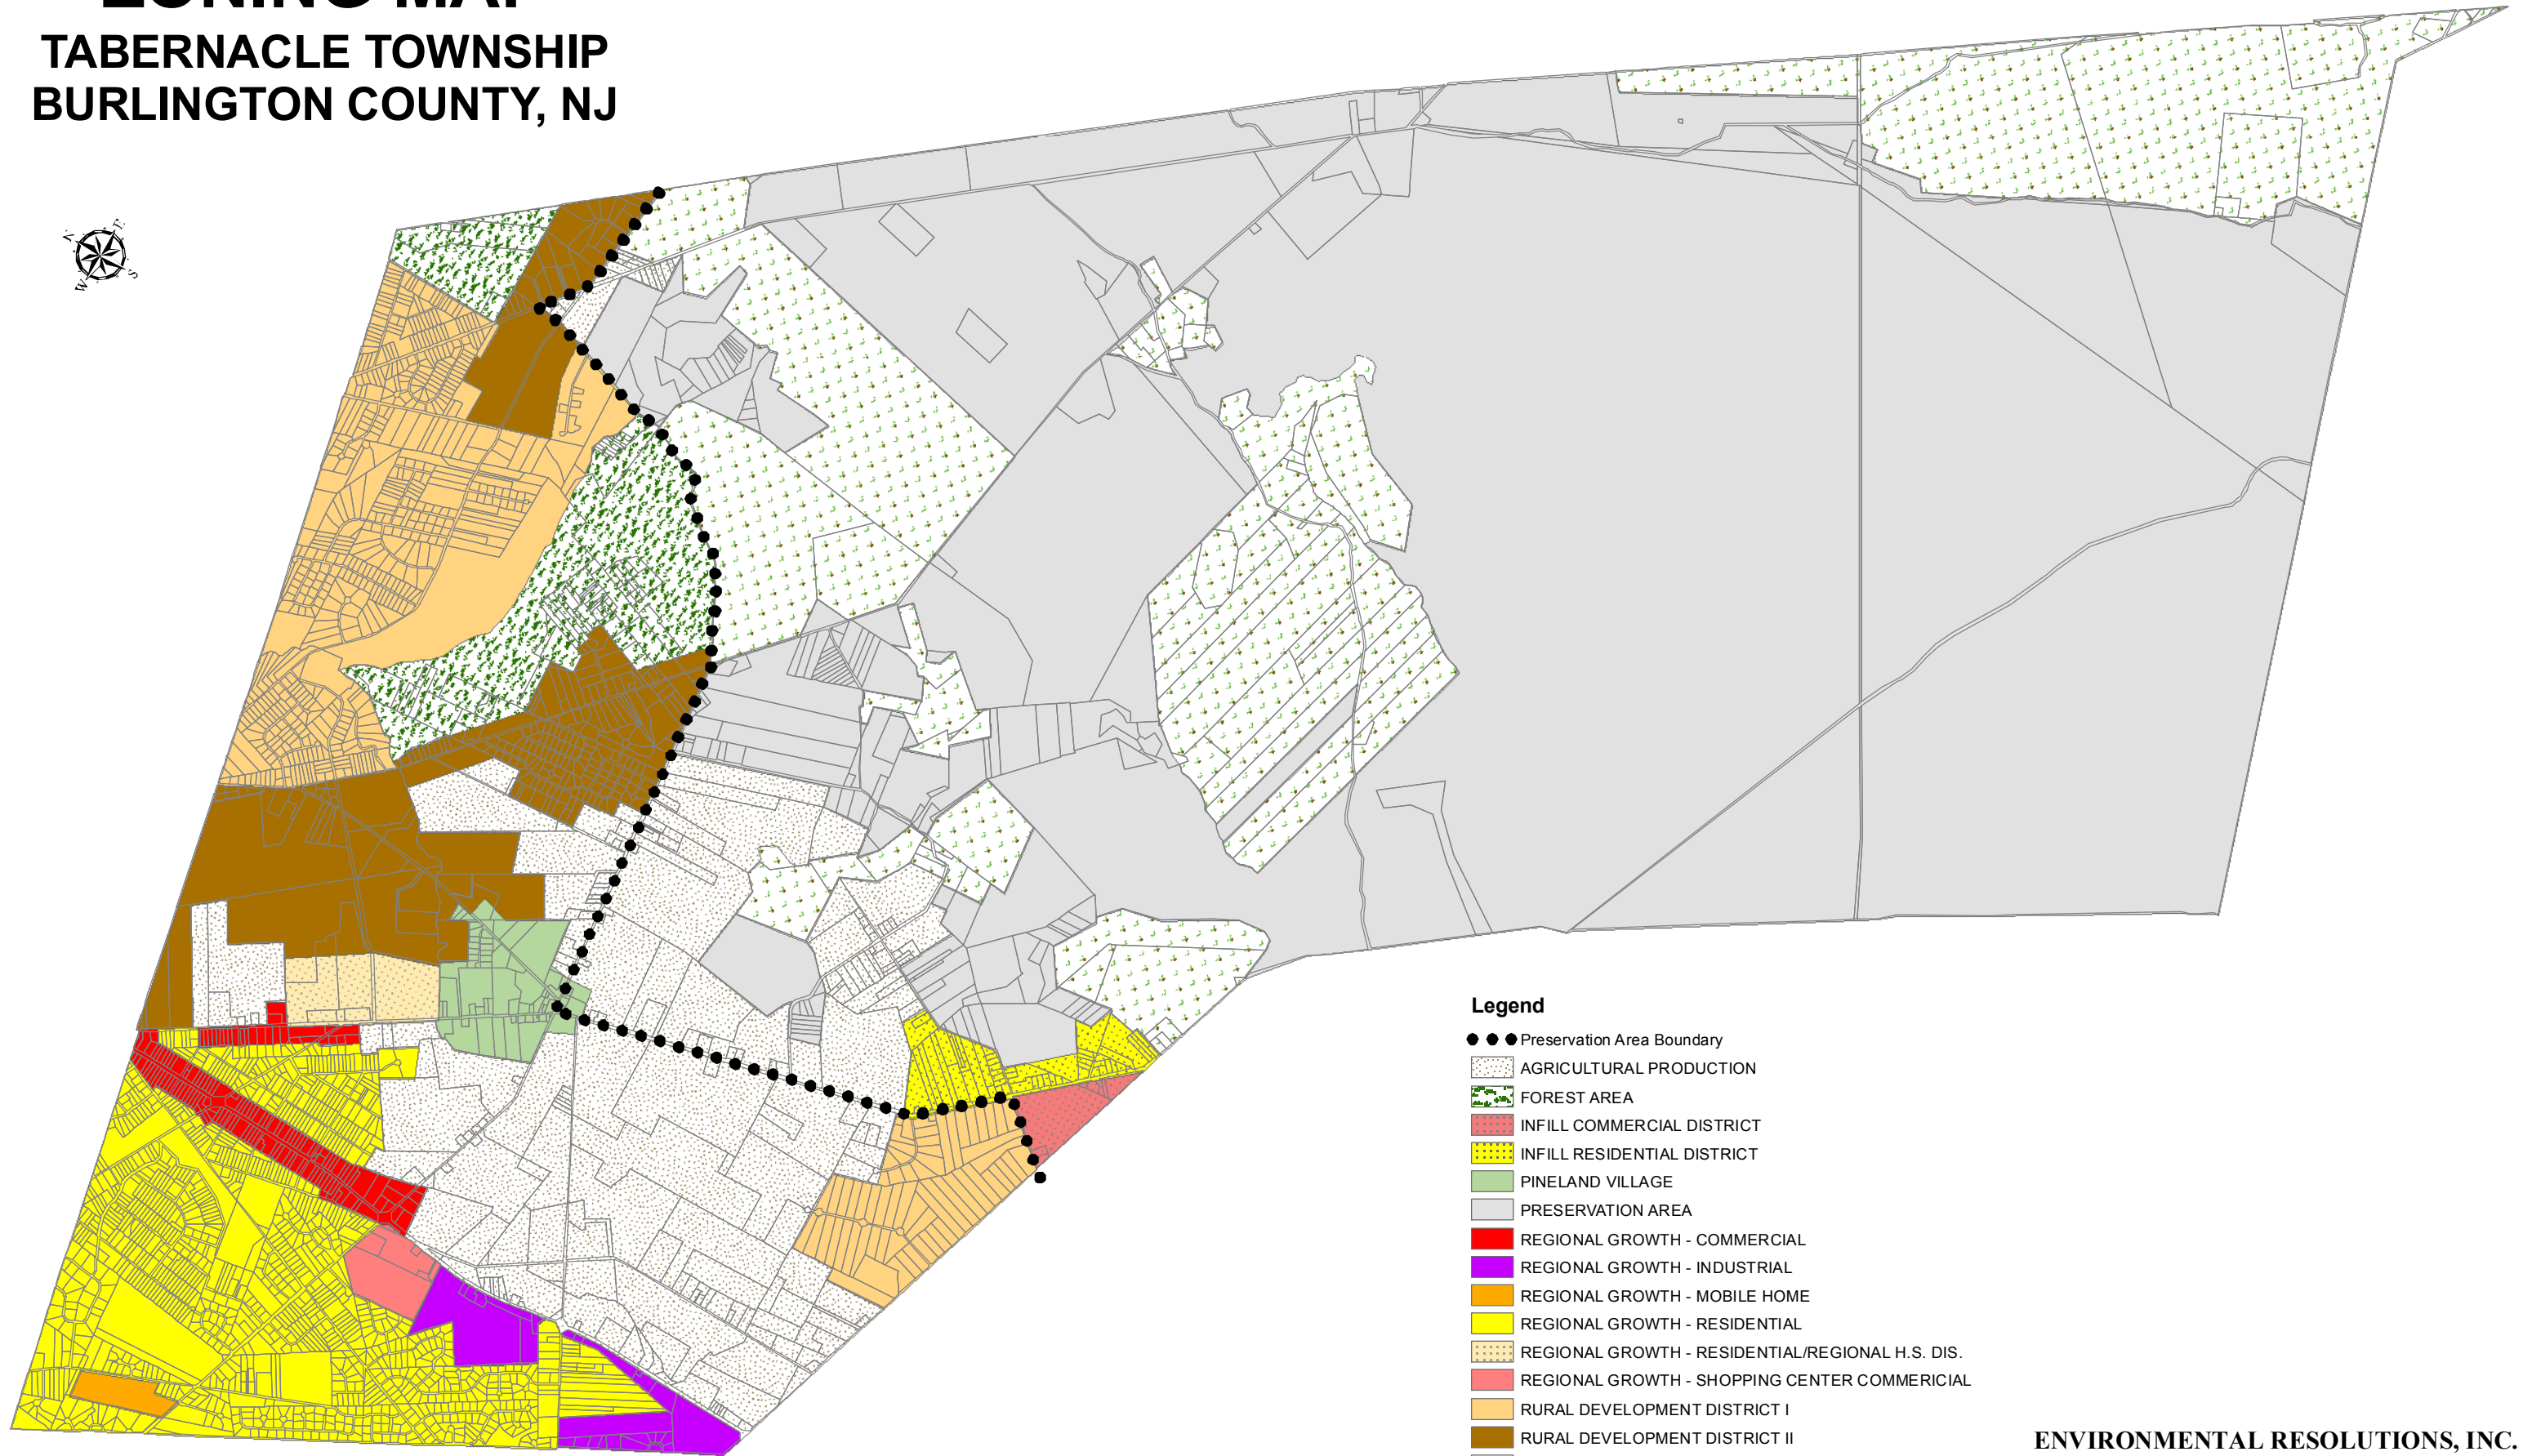

ZONING MAP

TABERNACLE TOWNSHIP

BURLINGTON COUNTY, NJ

Legend

- ● ● Preservation Area Boundary
- ▨ AGRICULTURAL PRODUCTION
- ▨ FOREST AREA
- ▨ INFILL COMMERCIAL DISTRICT
- ▨ INFILL RESIDENTIAL DISTRICT
- ▨ PINELAND VILLAGE
- ▨ PRESERVATION AREA
- ▨ REGIONAL GROWTH - COMMERCIAL
- ▨ REGIONAL GROWTH - INDUSTRIAL
- ▨ REGIONAL GROWTH - MOBILE HOME
- ▨ REGIONAL GROWTH - RESIDENTIAL
- ▨ REGIONAL GROWTH - RESIDENTIAL/REGIONAL H.S. DIS.
- ▨ REGIONAL GROWTH - SHOPPING CENTER COMMERCIAL
- ▨ RURAL DEVELOPMENT DISTRICT I
- ▨ RURAL DEVELOPMENT DISTRICT II
- ▨ SPECIAL AGRICULTURAL